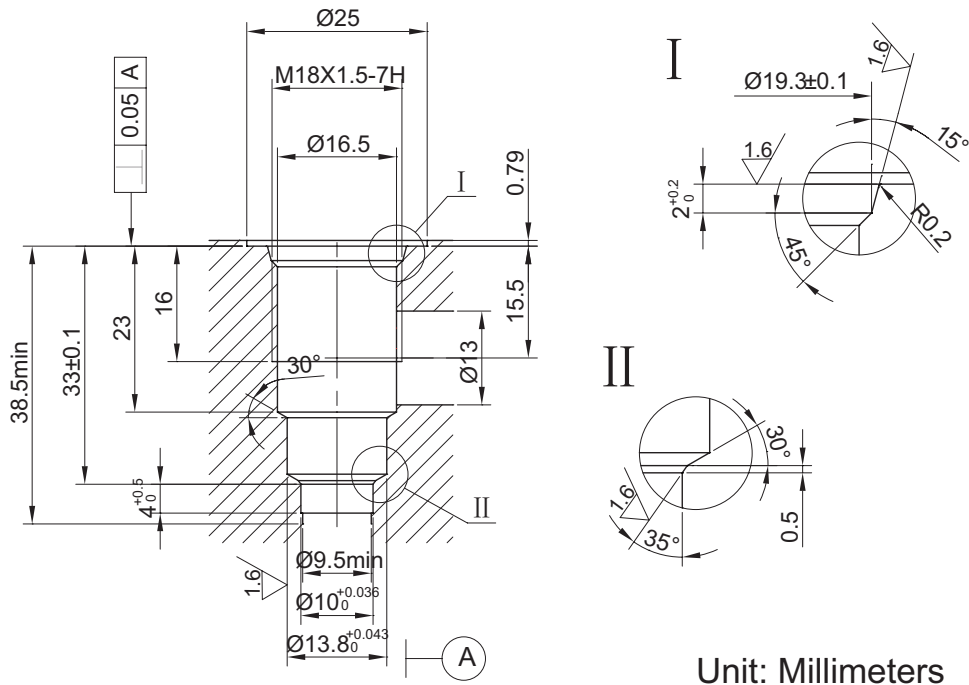

# 插孔 CAVITY

◎	0.05	A
---	------	---

 螺纹和所有直径同心度0.05mm  
 THREAD AND ALLDIAMETERS

CAVITY:Rexroth-730

CAVITY:Rexroth-870