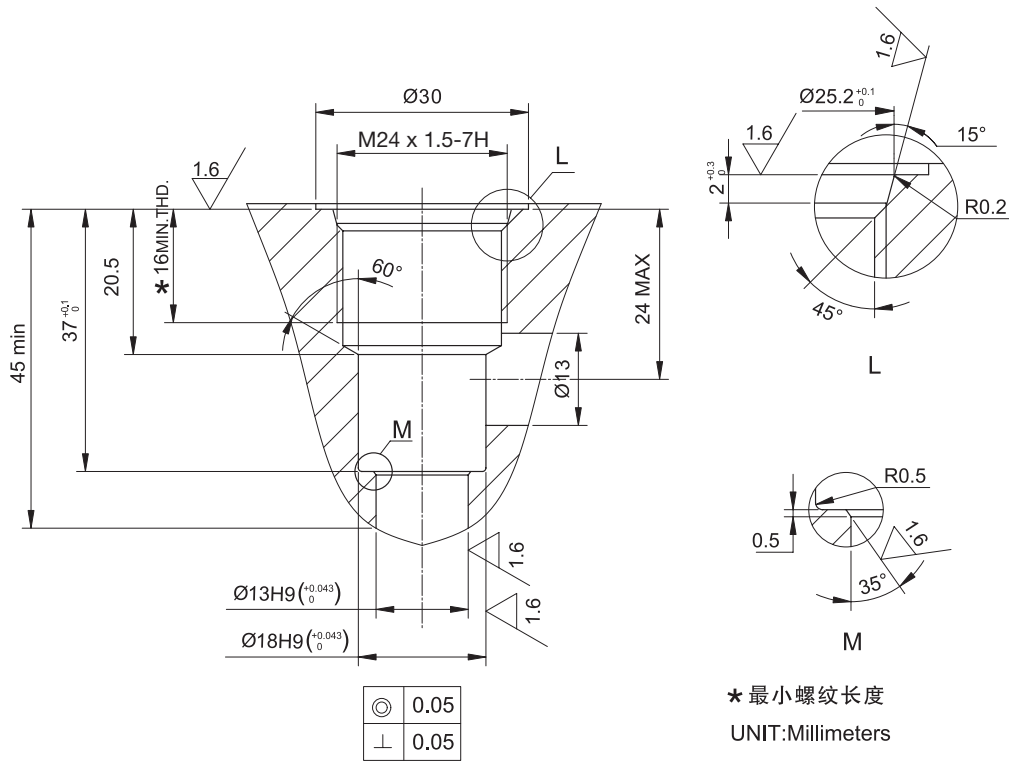

# 插孔 CAVITY

◎	0.05	A
---	------	---

 螺纹和所有直径同心度0.05mm  
 THREAD AND ALLDIAMETERS

CAVITY:Rexroth-730

CAVITY:Rexroth-870