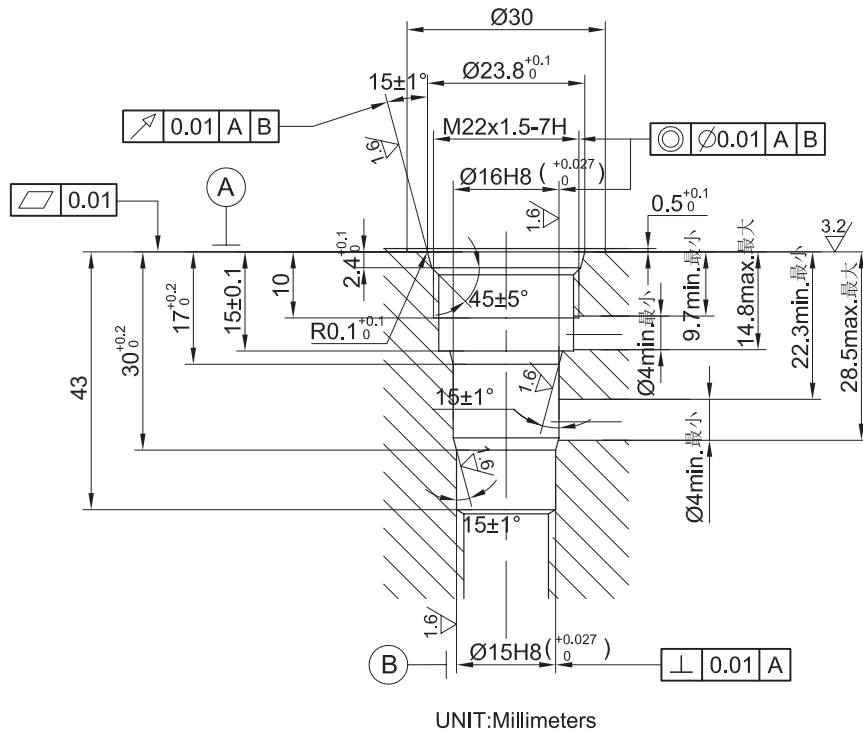

 0.05 A 螺纹和所有直径同心度0.05mm
THREAD AND ALL DIAMETERS

CAVITY: Rexroth-R/DBD.4K

CAVITY: Rexroth-R/LA