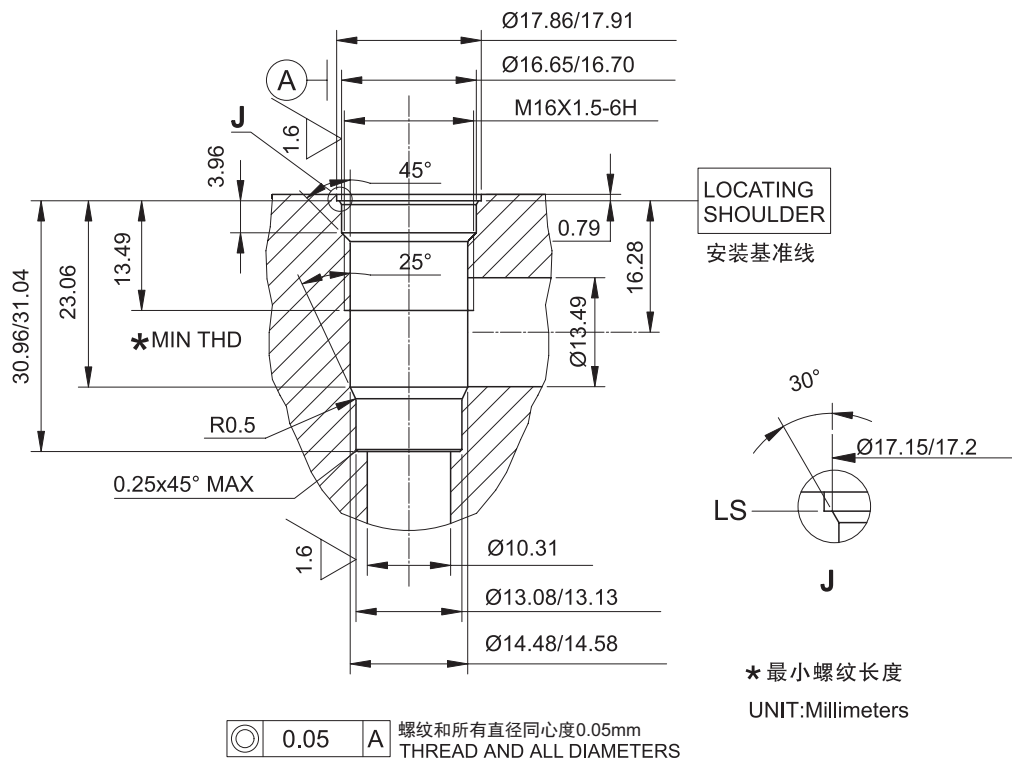

CAVITY: HYDAC 08140

CAVITY: SUN T-162A