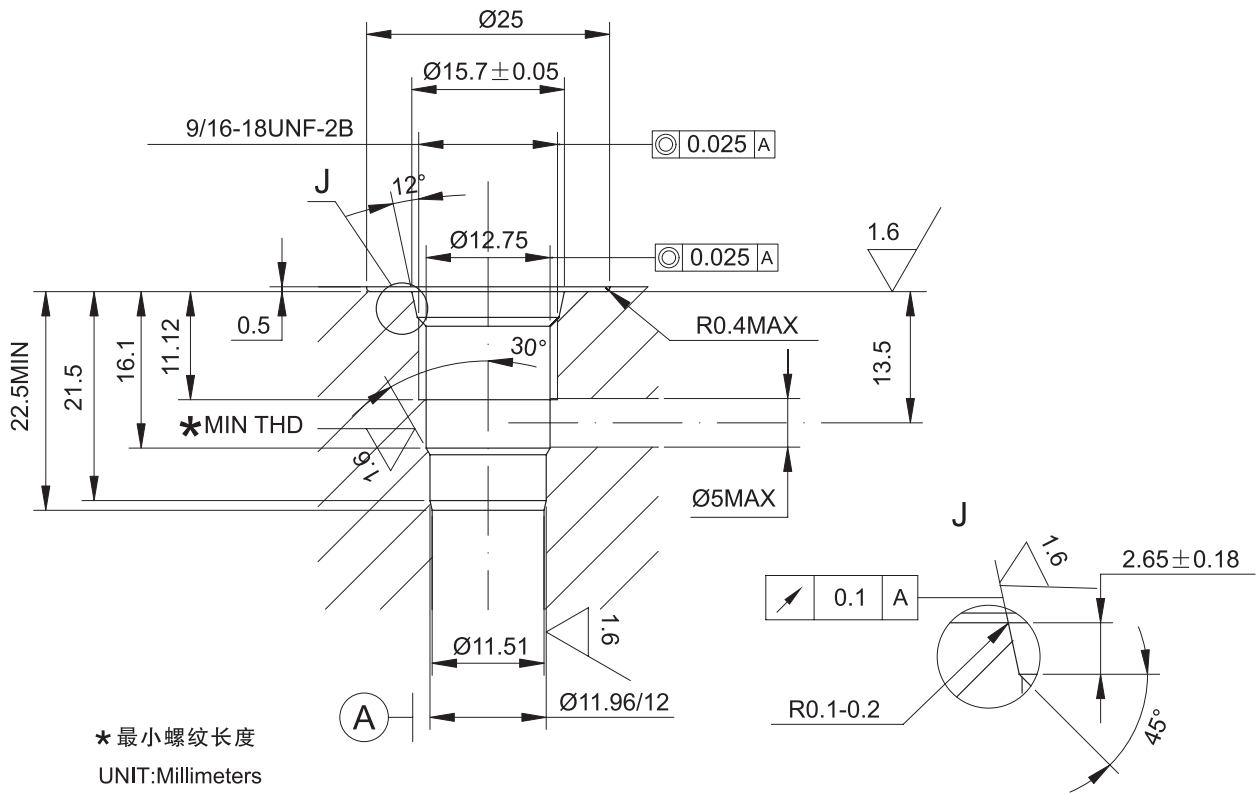

# 插孔 CAVITY

CAVITY:HYDAC FC06-2

CAVITY:LHL