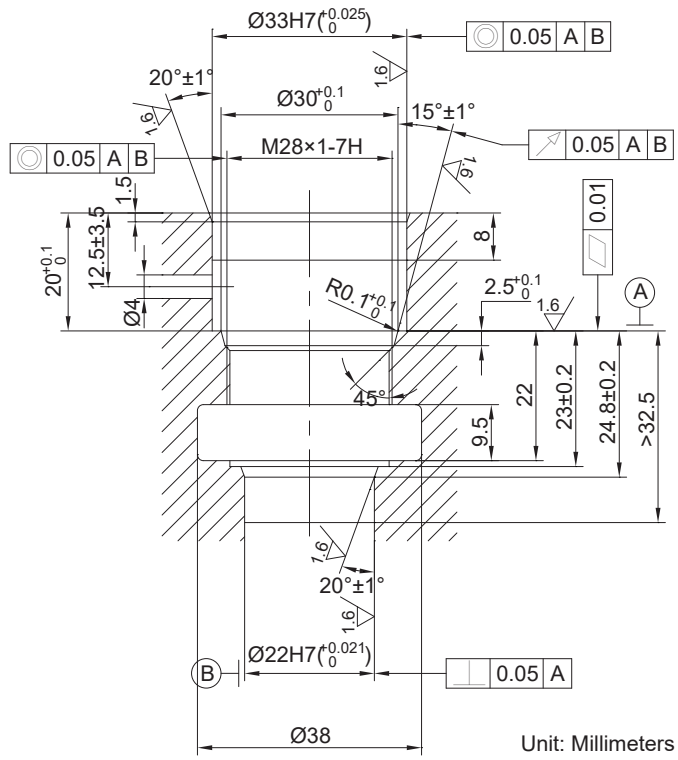

插孔 CAVITY

CAVITY:Rexroth-HC

CAVITY:12-4