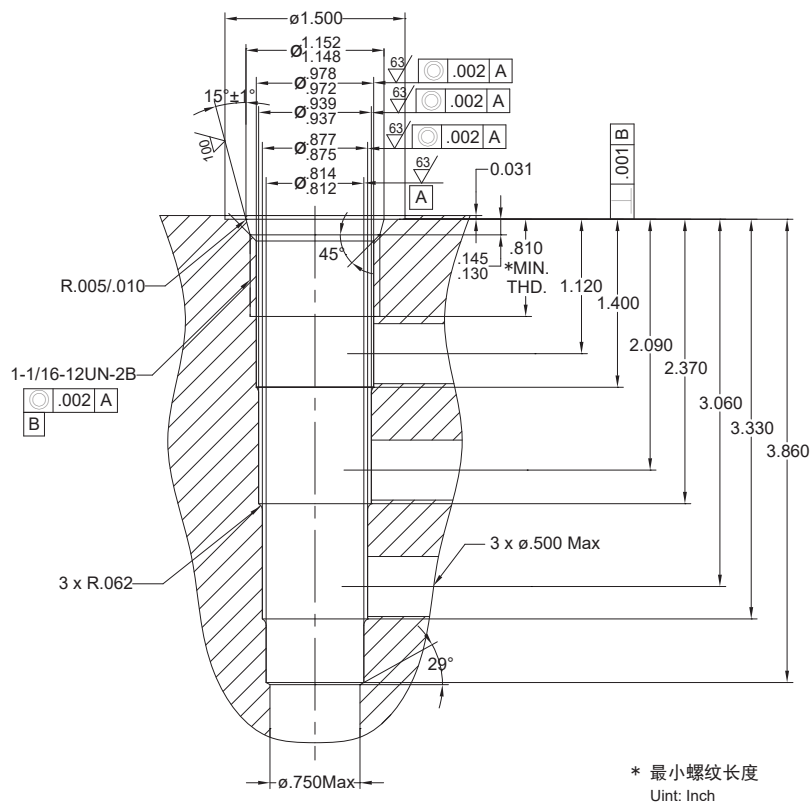

插孔 CAVITY

CAVITY:Rexroth-HC

CAVITY:12-4