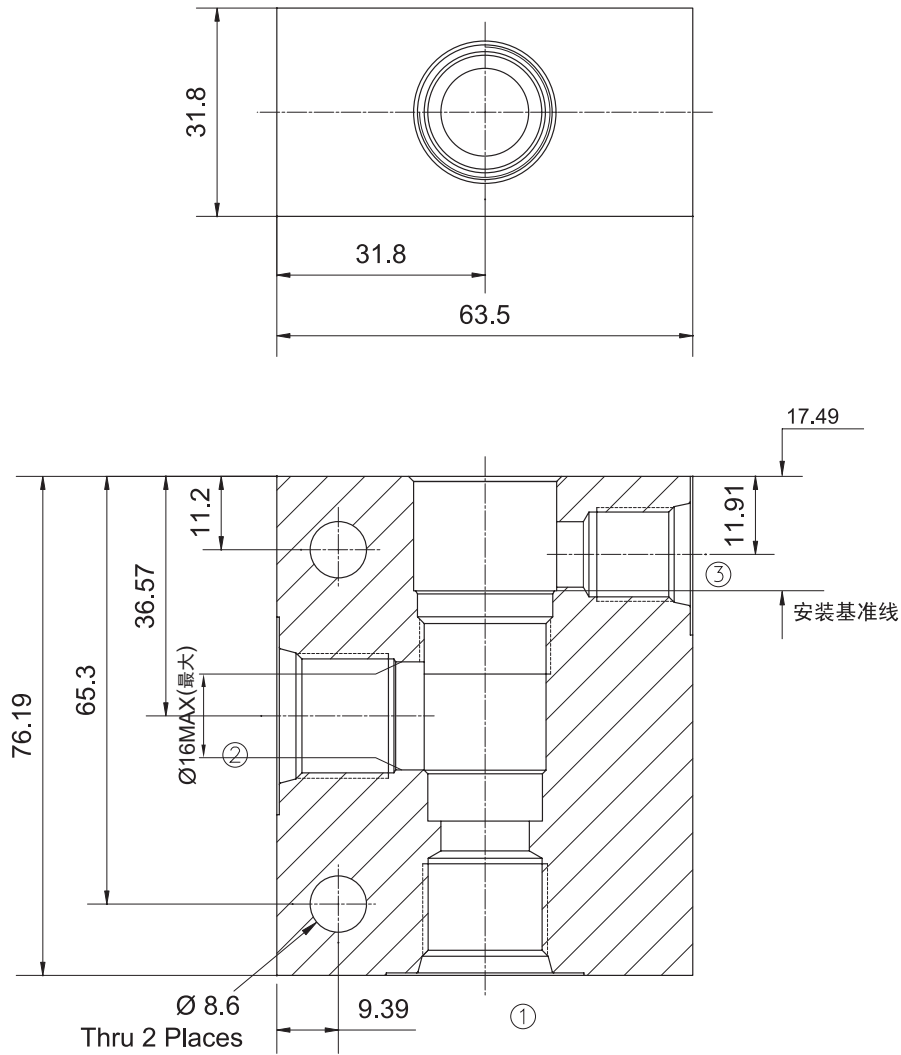

# 标准阀块

Series SUN T-11A Housings

Unit=Millimeters

Part No.	Ports 1 & 2	Port 3
LECA	1/4" NPTF	1/4" NPTF
LECB	3/8" NPTF	1/4" NPTF
LECC	1/2" NPTF	1/4" NPTF
LECH	SAE 4	SAE 4
LECI	SAE 6	SAE 6
LECJ	SAE 8	SAE 6
LECK	SAE 10	SAE 6
LECT	G 1/4	G 1/4
LECU	G 3/8	G 1/4
LECV	G 1/2	G 1/4

Material	Operating Pressure	Part No.
Aluminum, 6061-T6	210 bar (3000 psi)	****
Steel	350 bar (5000 psi)	****-S